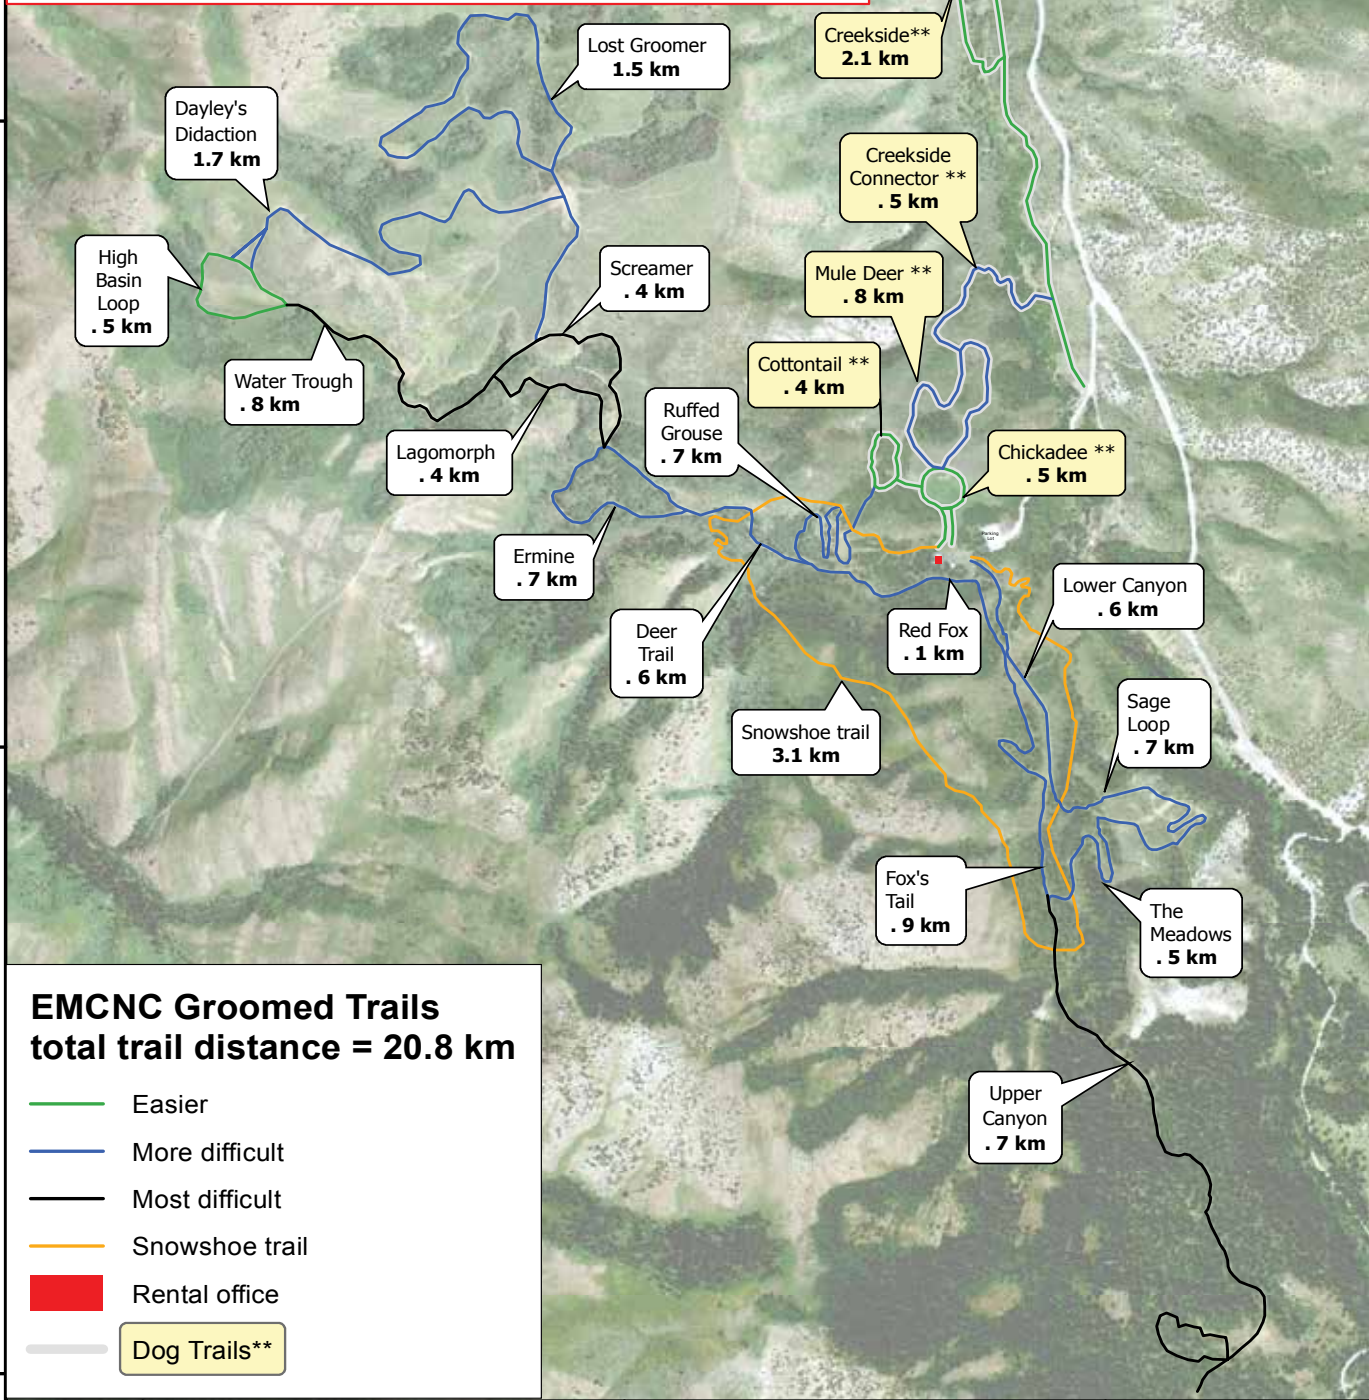

112° 24' W

112° 23' W

112° 22' W

East Mink Creek Nordic Center

<http://nordic.pocatello.us/>
Pocatello Parks & Recreation Department - 208-234-6237
* Do not walk or snowshoe on groomed trails

PASS REQUIRED 24/7

EMCNC Groomed Trails total trail distance = 20.8 km

- Easier
- More difficult
- Most difficult
- Snowshoe trail
- Rental office
- Dog Trails**

42° 43' N

42° 42' N

42° 0' N