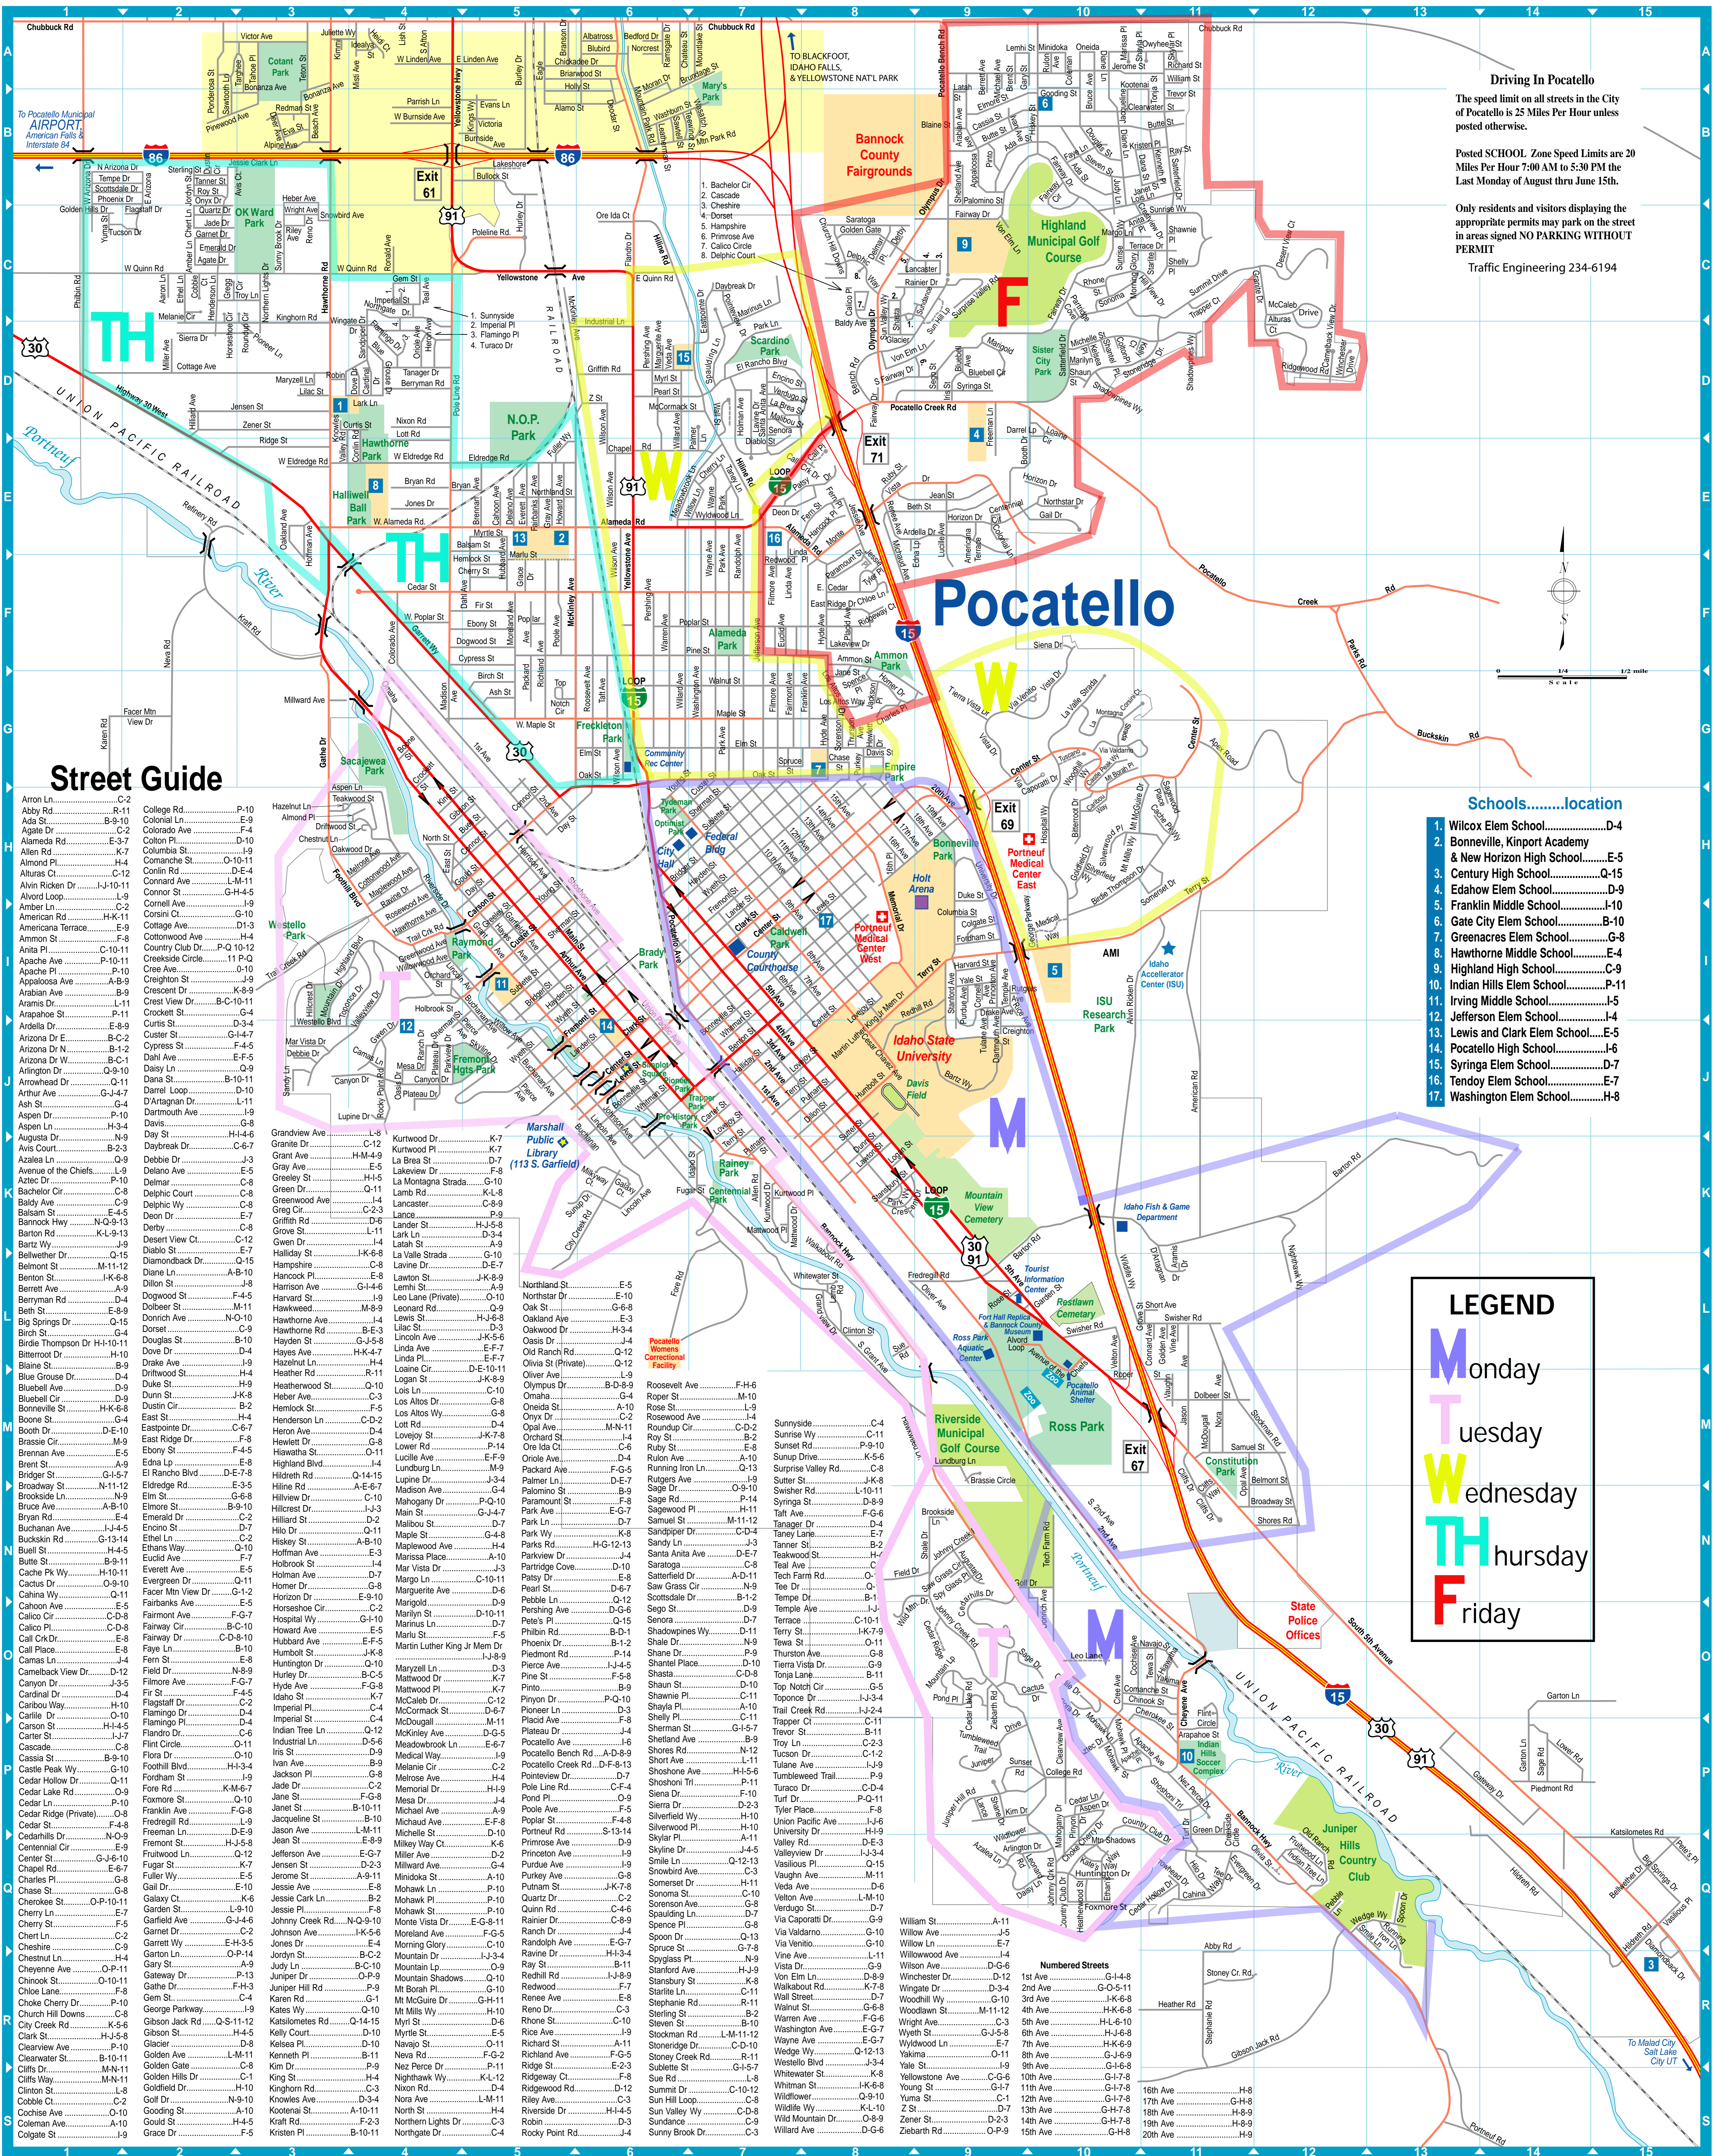

RESIDENTIAL COLLECTION PICK-UP DAYS

Driving In Pocatello
The speed limit on all streets in the City of Pocatello is 25 Miles Per Hour unless posted otherwise.
Posted SCHOOL Zone Speed Limits are 20 Miles Per Hour 7:00 AM to 5:30 PM the Last Monday of August thru June 15th.
Only residents and visitors displaying the appropriate permits may park on the street in areas signed NO PARKING WITHOUT PERMIT
Traffic Engineering 234-6194

LEGEND

M Monday
T Tuesday
W Wednesday
TH Thursday
F Friday

Street Guide