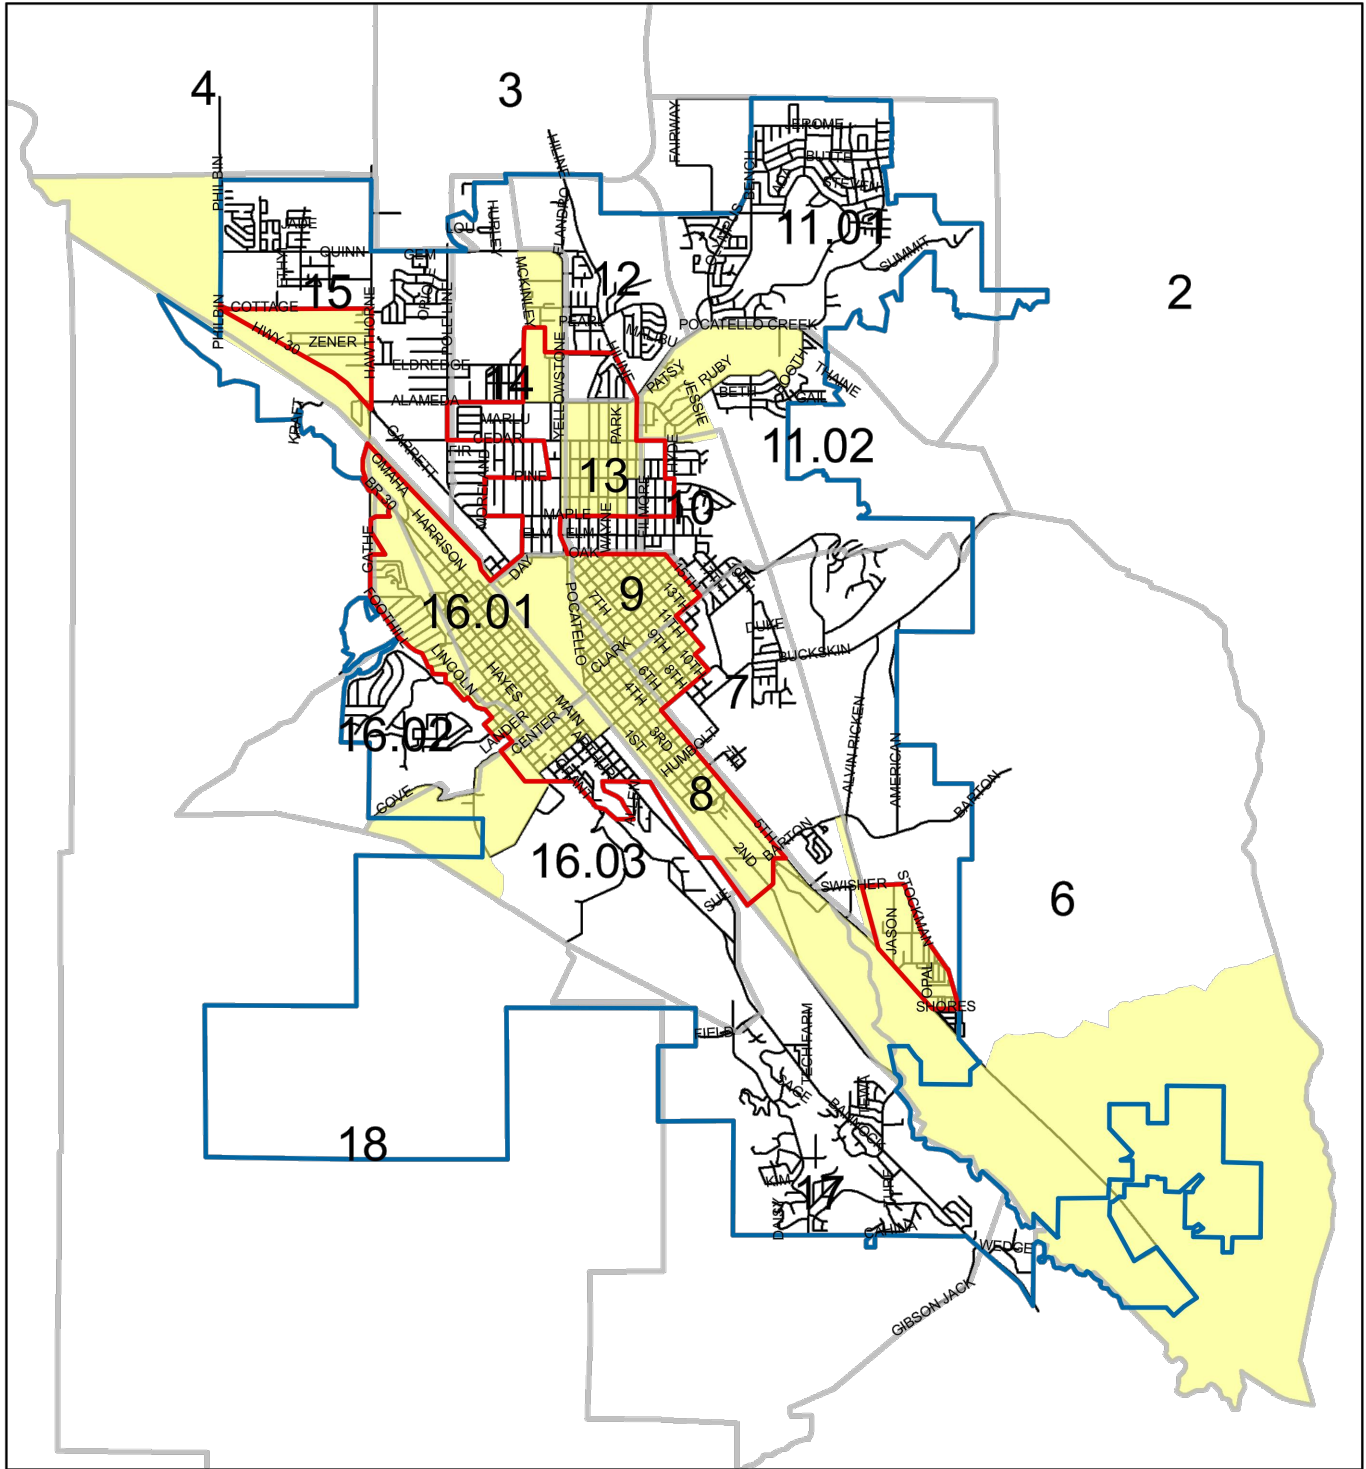

2020 LMI AREAS

1 inch = 6,000 feet

The City of Pocatello does not guarantee any information contained in this map to be an accurate representation of actual conditions.

No reproduction of this material in any form is authorized without written consent of the City of Pocatello.